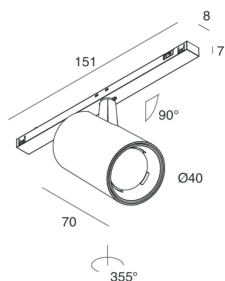

L-16 TRACK

108503.20

novalux
ITALIAN LIGHTING DESIGN SINCE 1948

Features

Use: Indoor
Type of installation: TRACK
Emission: ADJUSTABLE
Optics: SPOT
Beam: 20°
Colour: CAFFE
Dimming: DALI
Emergency: NO
L: 151mm
H: 70mm
ø: 42mm
Made in: ITALY
Warranty: 5 years
Weight: 0.3kg