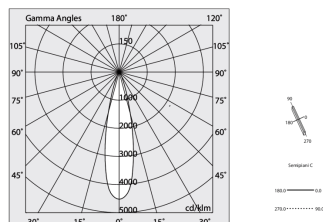

L-16 TRACK

108503.20

novalux
ITALIAN LIGHTING DESIGN SINCE 1948

Features

Use: Indoor
Type of installation: TRACK
Emission: ADJUSTABLE
Optics: SPOT
Beam: 20°
Colour: CAFFE
Dimming: DALI
Emergency: NO
L: 151mm
H: 70mm
ø: 42mm
Made in: ITALY
Warranty: 5 years
Weight: 0.3kg

Tech data

Luminaire input power: 8W
Luminaire luminous flux: 475lm
IP: 20
Insulation class: III
Supply voltage: 48 Vdc
SELV: Si

Source

Light source: LED
Source power: 6W
Colour temperature: 3000K
CRI: >90
Colour tolerance: 3 Step MacAdam
LED lifespan: 50000h L80 B20