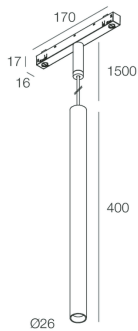

Novalux S.r.l. via Marzabotto, 2 40050 Funo di Argelato (BO) Italy
Tel: +39 051 860558 · Fax +39 051 6647859 · Mail: info@novalux.it · VAT number 00536541204 · novalux.com
Company subject to the management and coordination by SLV GmbH

This technical data sheet is owned by Novalux S.r.l., all rights reserved. Novalux S.r.l. reserves the right to make changes without prior notice.
Last update: 6/8/2025, 12:50:25