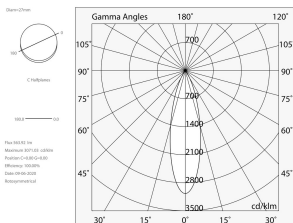

FORTY8 TRACK

108526.01

novalux
ITALIAN LIGHTING DESIGN SINCE 1948

Features

Use: Indoor
Type of installation: TRACK
Emission: DIRECT
Optics: SPOT
Beam: 35°
Colour: WHITE
Dimming: DALI
Emergency: NO
H: 400mm
ø: Ø26
Warranty: 5 years
Weight: 0.33kg

Tech data

Luminaire input power: 9W
Luminaire luminous flux: 563lm
IP: 20
Insulation class: III
No. of driver per product: 1
Supply voltage: 48 Vdc
SELV: Si

Source

Light source: LED
Source power: 7W
Colour temperature: 3000K
CRI: >90
Colour tolerance: 3 Step MacAdam
LED lifespan: 30000h L70 B20

Compliance

CEI EN 60598-1:2021 + A11:2023, CEI EN 60598-2-1:2022

Standards

Photobiological risk: RISK GROUP 1 Certified fixture in RISK GROUP 1 (Low Risk)-The fixture does not pose a hazard due to normal behavioral limitations on exposure - in accordance with CEI EN 62471:2010-01, IEC TR 62778:2014.

[FORTY8 TRACK: View more product info](#)

Novalux S.r.l. via Marzabotto, 2 40050 Funo di Argelato (BO) Italy
Tel: +39 051 860558 · Fax +39 051 6647859 · Mail: info@novalux.it · VAT number 00536541204 · novalux.com
Company subject to the management and coordination by SLV GmbH

This technical data sheet is owned by Novalux S.r.l., all rights reserved. Novalux S.r.l. reserves the right to make changes without prior notice.
Last update: 6/8/2025, 12:50:25