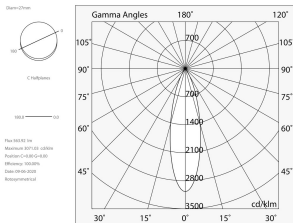

## Features

Use: Indoor  
Type of installation: TRACK  
Emission: DIRECT  
Optics: SPOT  
Beam: 35°  
Colour: BLACK  
Dimming: DALI  
Emergency: NO  
H: 400mm  
ø: Ø26  
Warranty: 5 years  
Weight: 0.33kg