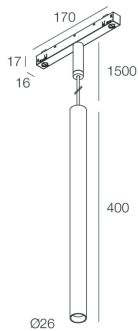

## Features

Use: Indoor  
Type of installation: TRACK  
Emission: DIRECT  
Optics: SPOT  
Beam: 35°  
Colour: BLACK  
Dimming: DALI  
Emergency: NO  
H: 400mm  
ø: Ø26  
Warranty: 5 years  
Weight: 0.33kg

## Tech data

Luminaire input power: 9W  
Luminaire luminous flux: 499lm  
IP: 20  
Insulation class: III  
No. of driver per product: 1  
Supply voltage: 48 Vdc  
SELV: Si