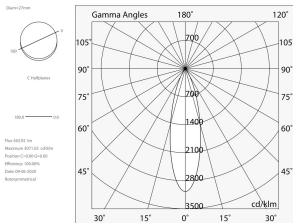

FORTY8 TRACK

108527.01

novalux
ITALIAN LIGHTING DESIGN SINCE 1948

Features

Use: Indoor
Type of installation: TRACK
Emission: DIRECT
Optics: SPOT
Beam: 35°
Colour: WHITE
Dimming: DALI
Emergency: NO
H: 400mm
ø: Ø26
Warranty: 5 years
Weight: 0.33kg

Tech data

Luminaire input power: 9W
Luminaire luminous flux: 585lm
IP: 20
Insulation class: III
No. of driver per product: 1
Supply voltage: 48 Vdc
SELV: Si

Source

Light source: LED
Source power: 7W
Colour temperature: 4000K
CRI: >90
Colour tolerance: 3 Step MacAdam
LED lifespan: 30000h L70 B20

Compliance

CEI EN 60598-1:2021 + A11:2023, CEI EN 60598-2-1:2022

Standards

Photobiological risk: RISK GROUP 1 Certified fixture in RISK GROUP 1 (Low Risk)-The fixture does not pose a hazard due to normal behavioral limitations on exposure - in accordance with CEI EN 62471:2010-01, IEC TR 62778:2014.

[FORTY8 TRACK: View more product info](#)

Novalux S.r.l. via Marzabotto, 2 40050 Funo di Argelato (BO) Italy
Tel: +39 051 860558 · Fax +39 051 6647859 · Mail: info@novalux.it · VAT number 00536541204 · novalux.com
Company subject to the management and coordination by SLV GmbH

This technical data sheet is owned by Novalux S.r.l., all rights reserved. Novalux S.r.l. reserves the right to make changes without prior notice.
Last update: 6/8/2025, 12:50:25