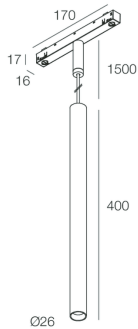

Novalux S.r.l. via Marzabotto, 2 40050 Funo di Argelato (BO) Italy
Tel: +39 051 860558 · Fax +39 051 6647859 · Mail: info@novalux.it · VAT number 00536541204 · novalux.com
Company subject to the management and coordination by SLV GmbH

This technical data sheet is owned by Novalux S.r.l., all rights reserved. Novalux S.r.l. reserves the right to make changes without prior notice.
Last update: 6/8/2025, 12:50:25