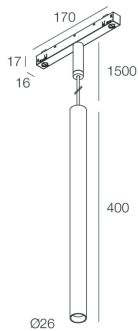

## Features

Use: Indoor  
Type of installation: TRACK  
Emission: DIRECT  
Optics: SPOT  
Beam: 35°  
Colour: BLACK  
Dimming: DALI  
Emergency: NO  
H: 400mm  
ø: Ø26  
Warranty: 5 years  
Weight: 0.33kg

## Tech data

Luminaire input power: 9W  
Luminaire luminous flux: 518lm  
IP: 20  
Insulation class: III  
No. of driver per product: 1  
Supply voltage: 48 Vdc  
SELV: Si