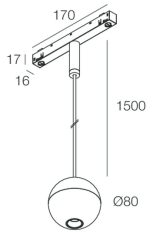

Novalux S.r.l. via Marzabotto, 2 40050 Funo di Argelato (BO) Italy
Tel: +39 051 860558 · Fax +39 051 6647859 · Mail: info@novalux.it · VAT number 00536541204 · novalux.com
Company subject to the management and coordination by SLV GmbH

This technical data sheet is owned by Novalux S.r.l., all rights reserved. Novalux S.r.l. reserves the right to make changes without prior notice.
Last update: 6/8/2025, 12:50:25