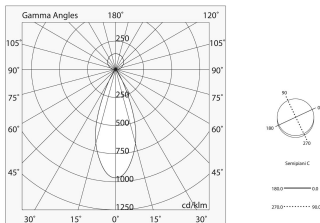

FORTY8 TRACK

108530.01

novalux
ITALIAN LIGHTING DESIGN SINCE 1948

Features

Use: Indoor
Type of installation: TRACK
Emission: DIRECT/INDIRECT
Optics: OPAL, SPOT
Beam: 35°
Colour: WHITE
Dimming: DALI
Emergency: NO
ø: Ø80
Warranty: 5 years
Weight: 0.42kg

Tech data

Luminaire input power: 8W
Direct luminous flux: 281lm
Indirect luminous flux: 316lm
IP: 20
Insulation class: III
No. of driver per product: 1
Supply voltage: 48 Vdc
SELV: Si

Source

Light source: LED
Source power: 6W
Colour temperature: 3000K
CRI: >90
Colour tolerance: 3 Step MacAdam
LED lifespan: 30000h L70 B20

Compliance

CEI EN 60598-1:2021 + A11:2023, CEI EN 60598-2-1:2022

Standards

Photobiological risk: RISK GROUP 1 Certified fixture in RISK GROUP 1 (Low Risk)-The fixture does not pose a hazard due to normal behavioral limitations on exposure - in accordance with CEI EN 62471:2010-01, IEC TR 62778:2014.

[FORTY8 TRACK: View more product info](#)

Novalux S.r.l. via Marzabotto, 2 40050 Funo di Argelato (BO) Italy
Tel: +39 051 860558 · Fax +39 051 6647859 · Mail: info@novalux.it · VAT number 00536541204 · novalux.com
Company subject to the management and coordination by SLV GmbH

This technical data sheet is owned by Novalux S.r.l., all rights reserved. Novalux S.r.l. reserves the right to make changes without prior notice.
Last update: 6/8/2025, 12:50:25