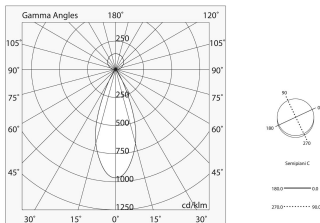

Novalux S.r.l. via Marzabotto, 2 40050 Funo di Argelato (BO) Italy
Tel: +39 051 860558 · Fax +39 051 6647859 · Mail: info@novalux.it · VAT number 00536541204 · novalux.com
Company subject to the management and coordination by SLV GmbH

This technical data sheet is owned by Novalux S.r.l., all rights reserved. Novalux S.r.l. reserves the right to make changes without prior notice.
Last update: 6/8/2025, 12:50:25