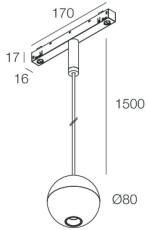

FORTY8 TRACK

108530.02

novalux
ITALIAN LIGHTING DESIGN SINCE 1948

Features

Use: Indoor
Type of installation: TRACK
Emission: DIRECT/INDIRECT
Optics: OPAL, SPOT
Beam: 35°
Colour: BLACK
Dimming: DALI
Emergency: NO
ø: Ø80
Warranty: 5 years
Weight: 0.42kg

Tech data

Luminaire input power: 8W
Direct luminous flux: 245lm
Indirect luminous flux: 316lm
IP: 20
Insulation class: III
No. of driver per product: 1
Supply voltage: 48 Vdc
SELV: Si

Source

Light source: LED
Source power: 6W
Colour temperature: 3000K
CRI: >90
Colour tolerance: 3 Step MacAdam
LED lifespan: 30000h L70 B20