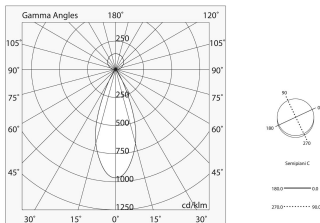

FORTY8 TRACK

108531.01

novalux
ITALIAN LIGHTING DESIGN SINCE 1948

Features

Use: Indoor
Type of installation: TRACK
Emission: DIRECT/INDIRECT
Optics: OPAL, SPOT
Beam: 35°
Colour: WHITE
Dimming: DALI
Emergency: NO
ø: Ø80
Warranty: 5 years
Weight: 0.42kg

Tech data

Luminaire input power: 8W
Direct luminous flux: 292lm
Indirect luminous flux: 328lm
IP: 20
Insulation class: III
No. of driver per product: 1
Supply voltage: 48 Vdc
SELV: Si

Source

Light source: LED
Source power: 6W
Colour temperature: 4000K
CRI: >90
Colour tolerance: 3 Step MacAdam
LED lifespan: 30000h L70 B20

Compliance

CEI EN 60598-1:2021 + A11:2023, CEI EN 60598-2-1:2022

Standards

Photobiological risk: RISK GROUP 1 Certified fixture in RISK GROUP 1 (Low Risk)-The fixture does not pose a hazard due to normal behavioral limitations on exposure - in accordance with CEI EN 62471:2010-01, IEC TR 62778:2014.

[FORTY8 TRACK: View more product info](#)

Novalux S.r.l. via Marzabotto, 2 40050 Funo di Argelato (BO) Italy
Tel: +39 051 860558 · Fax +39 051 6647859 · Mail: info@novalux.it · VAT number 00536541204 · novalux.com
Company subject to the management and coordination by SLV GmbH

This technical data sheet is owned by Novalux S.r.l., all rights reserved. Novalux S.r.l. reserves the right to make changes without prior notice.
Last update: 6/8/2025, 12:50:25