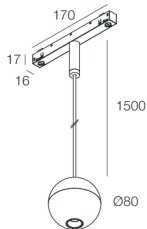

Novalux S.r.l. via Marzabotto, 2 40050 Funo di Argelato (BO) Italy
Tel: +39 051 860558 · Fax +39 051 6647859 · Mail: info@novalux.it · VAT number 00536541204 · novalux.com
Company subject to the management and coordination by SLV GmbH

This technical data sheet is owned by Novalux S.r.l., all rights reserved. Novalux S.r.l. reserves the right to make changes without prior notice.
Last update: 6/8/2025, 12:50:25