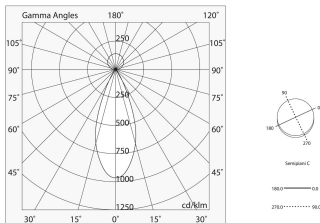

FORTY8 TRACK

108531.02

novalux
ITALIAN LIGHTING DESIGN SINCE 1948

Features

Use: Indoor
Type of installation: TRACK
Emission: DIRECT/INDIRECT
Optics: OPAL, SPOT
Beam: 35°
Colour: BLACK
Dimming: DALI
Emergency: NO
ø: Ø80
Warranty: 5 years
Weight: 0.42kg

Tech data

Luminaire input power: 8W
Direct luminous flux: 255lm
Indirect luminous flux: 328lm
IP: 20
Insulation class: III
No. of driver per product: 1
Supply voltage: 48 Vdc
SELV: Si

Source

Light source: LED
Source power: 6W
Colour temperature: 4000K
CRI: >90
Colour tolerance: 3 Step MacAdam
LED lifespan: 30000h L70 B20

Compliance

CEI EN 60598-1:2021 + A11:2023, CEI EN 60598-2-1:2022

Standards

Photobiological risk: RISK GROUP 1 Certified fixture in RISK GROUP 1 (Low Risk)-The fixture does not pose a hazard due to normal behavioral limitations on exposure - in accordance with CEI EN 62471:2010-01, IEC TR 62778:2014.

[FORTY8 TRACK: View more product info](#)

Novalux S.r.l. via Marzabotto, 2 40050 Funo di Argelato (BO) Italy
Tel: +39 051 860558 · Fax +39 051 6647859 · Mail: info@novalux.it · VAT number 00536541204 · novalux.com
Company subject to the management and coordination by SLV GmbH

This technical data sheet is owned by Novalux S.r.l., all rights reserved. Novalux S.r.l. reserves the right to make changes without prior notice.
Last update: 6/8/2025, 12:50:25