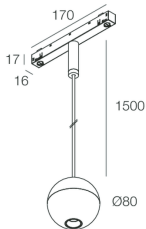

Novalux S.r.l. via Marzabotto, 2 40050 Funo di Argelato (BO) Italy
Tel: +39 051 860558 · Fax +39 051 6647859 · Mail: info@novalux.it · VAT number 00536541204 · novalux.com
Company subject to the management and coordination by SLV GmbH

This technical data sheet is owned by Novalux S.r.l., all rights reserved. Novalux S.r.l. reserves the right to make changes without prior notice.
Last update: 6/8/2025, 12:50:25