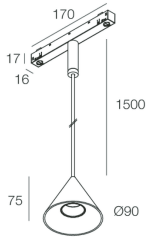

Novalux S.r.l. via Marzabotto, 2 40050 Funo di Argelato (BO) Italy
Tel: +39 051 860558 · Fax +39 051 6647859 · Mail: info@novalux.it · VAT number 00536541204 · novalux.com
Company subject to the management and coordination by SLV GmbH

This technical data sheet is owned by Novalux S.r.l., all rights reserved. Novalux S.r.l. reserves the right to make changes without prior notice.
Last update: 6/8/2025, 12:50:25