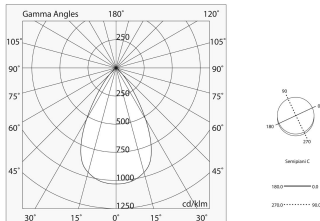

FORTY8 TRACK

108532.01

novalux
ITALIAN LIGHTING DESIGN SINCE 1948

Features

Use: Indoor
Type of installation: TRACK
Emission: DIRECT
Optics: SPOT
Beam: 50°
Colour: WHITE
Dimming: DALI
Emergency: NO
H: 78mm
ø: Ø90
Warranty: 5 years
Weight: 0.36kg

Tech data

Luminaire input power: 9W
Luminaire luminous flux: 501lm
IP: 20
Insulation class: III
No. of driver per product: 1
Supply voltage: 48 Vdc
SELV: Si

Source

Light source: LED
Source power: 7W
Colour temperature: 2700K
CRI: >90
Colour tolerance: 3 Step MacAdam
LED lifespan: 30000h L70 B20

Compliance

CEI EN 60598-1:2021 + A11:2023, CEI EN 60598-2-1:2022

Standards

Photobiological risk: RISK GROUP 1 Certified fixture in RISK GROUP 1 (Low Risk)-The fixture does not pose a hazard due to normal behavioral limitations on exposure - in accordance with CEI EN 62471:2010-01, IEC TR 62778:2014.

[FORTY8 TRACK: View more product info](#)

Novalux S.r.l. via Marzabotto, 2 40050 Funo di Argelato (BO) Italy
Tel: +39 051 860558 · Fax +39 051 6647859 · Mail: info@novalux.it · VAT number 00536541204 · novalux.com
Company subject to the management and coordination by SLV GmbH

This technical data sheet is owned by Novalux S.r.l., all rights reserved. Novalux S.r.l. reserves the right to make changes without prior notice.
Last update: 6/8/2025, 12:50:25