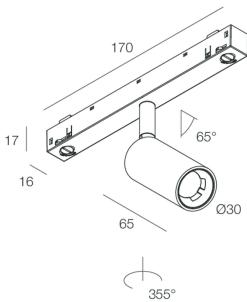

Novalux S.r.l. via Marzabotto, 2 40050 Funo di Argelato (BO) Italy
Tel: +39 051 860558 · Fax +39 051 6647859 · Mail: info@novalux.it · VAT number 00536541204 · novalux.com
Company subject to the management and coordination by SLV GmbH

This technical data sheet is owned by Novalux S.r.l., all rights reserved. Novalux S.r.l. reserves the right to make changes without prior notice.
Last update: 6/8/2025, 12:50:28