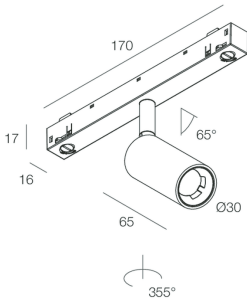

Novalux S.r.l. via Marzabotto, 2 40050 Funo di Argelato (BO) Italy
Tel: +39 051 860558 · Fax +39 051 6647859 · Mail: info@novalux.it · VAT number 00536541204 · novalux.com
Company subject to the management and coordination by SLV GmbH

This technical data sheet is owned by Novalux S.r.l., all rights reserved. Novalux S.r.l. reserves the right to make changes without prior notice.
Last update: 6/8/2025, 12:50:28