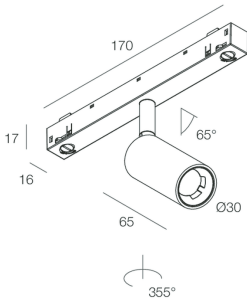

Novalux S.r.l. via Marzabotto, 2 40050 Funo di Argelato (BO) Italy
Tel: +39 051 860558 · Fax +39 051 6647859 · Mail: info@novalux.it · VAT number 00536541204 · novalux.com
Company subject to the management and coordination by SLV GmbH

This technical data sheet is owned by Novalux S.r.l., all rights reserved. Novalux S.r.l. reserves the right to make changes without prior notice.
Last update: 6/8/2025, 12:50:29