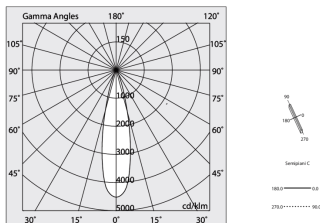

Novalux S.r.l. via Marzabotto, 2 40050 Funo di Argelato (BO) Italy
Tel: +39 051 860558 · Fax +39 051 6647859 · Mail: info@novalux.it · VAT number 00536541204 · novalux.com
Company subject to the management and coordination by SLV GmbH

This technical data sheet is owned by Novalux S.r.l., all rights reserved. Novalux S.r.l. reserves the right to make changes without prior notice.
Last update: 6/8/2025, 12:50:30