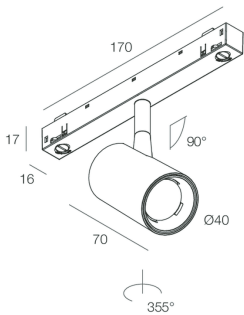

CAM edilizia: The product complies with the requirements for public buildings, ministerial decree of 23rd June 2022 n.256.

[FORTY8 TRACK: View more product info](#)

Novalux S.r.l. via Marzabotto, 2 40050 Funo di Argelato (BO) Italy
Tel: +39 051 860558 · Fax +39 051 6647859 · Mail: info@novalux.it · VAT number 00536541204 · novalux.com
Company subject to the management and coordination by SLV GmbH