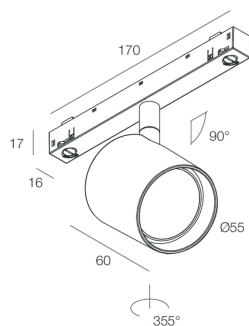

## Features

Use: Indoor  
Type of installation: TRACK  
Emission: ADJUSTABLE  
Optics: SPOT  
Beam: 14°  
Colour: WHITE  
Dimming: DALI  
Emergency: NO  
H: 60mm  
ø: Ø55  
Warranty: 5 years  
Weight: 0.28kg