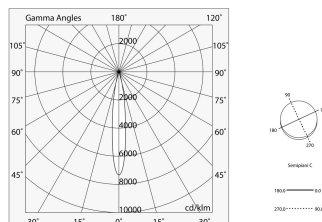

FORTY8 TRACK

108560.01

novalux

ITALIAN LIGHTING DESIGN SINCE 1948

Features

Use: Indoor
Type of installation: TRACK
Emission: ADJUSTABLE
Optics: SPOT
Beam: 14°
Colour: WHITE
Dimming: DALI
Emergency: NO
H: 60mm
ø: Ø55
Warranty: 5 years
Weight: 0.28kg

Tech data

Luminaire input power: 15W
Luminaire luminous flux: 1160lm
IP: 20
Insulation class: III
No. of driver per product: 1
Supply voltage: 48 Vdc
SELV: Si

Source

Light source: LED
Source power: 13W
Source luminous flux: 1520lm
Colour temperature: 4000K
CRI: >90
Colour tolerance: 3 Step MacAdam
LED lifespan: 50000h L80 B20

Compliance

CEI EN 60598-1:2021 + A11:2023, CEI EN 60598-2-1:2022

Standards

Photobiological risk: RISK GROUP 1 Certified fixture in RISK GROUP 1 (Low Risk)-The fixture does not pose a hazard due to normal behavioral limitations on exposure - in accordance with CEI EN 62471:2010-01, IEC TR 62778:2014.

CAM edilizia: The product complies with the requirements for public buildings, ministerial decree of 23rd June 2022 n.256.

[FORTY8 TRACK: View more product info](#)

Novalux S.r.l. via Marzabotto, 2 40050 Funo di Argelato (BO) Italy
Tel: +39 051 860558 · Fax +39 051 6647859 · Mail: info@novalux.it · VAT number 00536541204 · novalux.com
Company subject to the management and coordination by SLV GmbH

This technical data sheet is owned by Novalux S.r.l., all rights reserved. Novalux S.r.l. reserves the right to make changes without prior notice.
Last update: 6/8/2025, 12:50:32