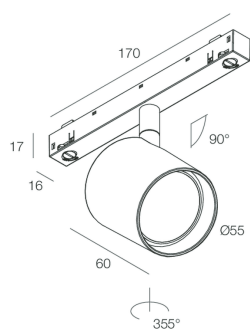

FORTY8 TRACK

108561.01

novalux

ITALIAN LIGHTING DESIGN SINCE 1948

Features

Use: Indoor
Type of installation: TRACK
Emission: ADJUSTABLE
Optics: SPOT
Beam: 34°
Colour: WHITE
Dimming: DALI
Emergency: NO
H: 60mm
ø: Ø55
Warranty: 5 years
Weight: 0.28kg