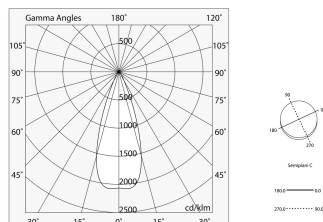

FORTY8 TRACK

108561.01

novalux

ITALIAN LIGHTING DESIGN SINCE 1948

Features

Use: Indoor
Type of installation: TRACK
Emission: ADJUSTABLE
Optics: SPOT
Beam: 34°
Colour: WHITE
Dimming: DALI
Emergency: NO
H: 60mm
ø: Ø55
Warranty: 5 years
Weight: 0.28kg

Tech data

Luminaire input power: 15W
Luminaire luminous flux: 1226lm
IP: 20
Insulation class: III
No. of driver per product: 1
Supply voltage: 48 Vdc
SELV: Si

Source

Light source: LED
Source power: 13W
Source luminous flux: 1520lm
Colour temperature: 4000K
CRI: >90
Colour tolerance: 3 Step MacAdam
LED lifespan: 50000h L80 B20

Compliance

CEI EN 60598-1:2021 + A11:2023, CEI EN 60598-2-1:2022

Standards

Photobiological risk: RISK GROUP 1 Certified fixture in RISK GROUP 1 (Low Risk)-The fixture does not pose a hazard due to normal behavioral limitations on exposure - in accordance with CEI EN 62471:2010-01, IEC TR 62778:2014.

CAM edilizia: The product complies with the requirements for public buildings, ministerial decree of 23rd June 2022 n.256.

[FORTY8 TRACK: View more product info](#)

Novalux S.r.l. via Marzabotto, 2 40050 Funo di Argelato (BO) Italy
Tel: +39 051 860558 · Fax +39 051 6647859 · Mail: info@novalux.it · VAT number 00536541204 · novalux.com
Company subject to the management and coordination by SLV GmbH

This technical data sheet is owned by Novalux S.r.l., all rights reserved. Novalux S.r.l. reserves the right to make changes without prior notice.
Last update: 6/8/2025, 12:50:32