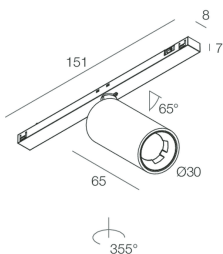

L-16 TRACK

108562.02

novalux
ITALIAN LIGHTING DESIGN SINCE 1948

Features

Use: Indoor
Type of installation: TRACK
Emission: ADJUSTABLE
Optics: SPOT
Beam: 25°
Colour: BLACK
Dimming: DALI
Emergency: NO
H: 65mm
ø: Ø30
Warranty: 5 years
Weight: 0.13kg