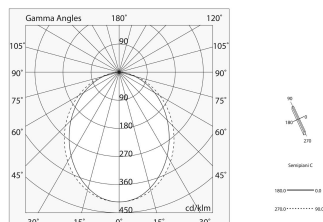

FORTY8 TRACK

108579.02

novalux

ITALIAN LIGHTING DESIGN SINCE 1948

Features

Use: Indoor
Type of installation: TRACK
Emission: DIRECT
Optics: OPAL
Beam: 50°
Colour: BLACK
Dimming: DALI
Emergency: NO
L: 724mm
Warranty: 5 years
Weight: 0.47kg

Tech data

Luminaire input power: 30W
Luminaire luminous flux: 1493lm
IP: 20
Insulation class: III
No. of driver per product: 1
Supply voltage: 48 Vdc
SELV: Si

Source

Light source: LED
Source power: 25W
Colour temperature: 2700K
CRI: >90
Colour tolerance: 3 Step MacAdam
LED lifespan: 50000h L80 B20

Compliance

CEI EN 60598-1:2021 + A11:2023, CEI EN 60598-2-1:2022

Standards

Photobiological risk: RISK GROUP 0 Certified fixture in EXEMPT GROUP, in accordance with CEI EN 62471:2010-01, IEC TR 62778:2014.
CAM edilizia: The product complies with the requirements for public buildings, ministerial decree of 23rd June 2022 n.256.

[FORTY8 TRACK: View more product info](#)

Novalux S.r.l. via Marzabotto, 2 40050 Funo di Argelato (BO) Italy
Tel: +39 051 860558 · Fax +39 051 6647859 · Mail: info@novalux.it · VAT number 00536541204 · novalux.com
Company subject to the management and coordination by SLV GmbH

This technical data sheet is owned by Novalux S.r.l., all rights reserved. Novalux S.r.l. reserves the right to make changes without prior notice.
Last update: 6/8/2025, 12:50:35