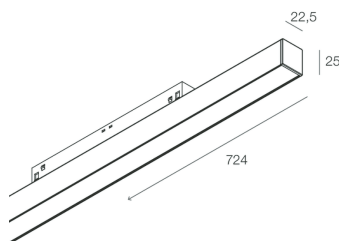

FORTY8 TRACK

108579.02

novalux

ITALIAN LIGHTING DESIGN SINCE 1948

Features

Use: Indoor
Type of installation: TRACK
Emission: DIRECT
Optics: OPAL
Beam: 50°
Colour: BLACK
Dimming: DALI
Emergency: NO
L: 724mm
Warranty: 5 years
Weight: 0.47kg

Tech data

Luminaire input power: 30W
Luminaire luminous flux: 1493lm
IP: 20
Insulation class: III
No. of driver per product: 1
Supply voltage: 48 Vdc
SELV: Si

Source

Light source: LED
Source power: 25W
Colour temperature: 2700K
CRI: >90
Colour tolerance: 3 Step MacAdam
LED lifespan: 50000h L80 B20