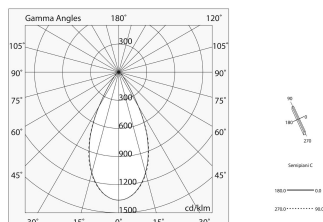

FORTY8 TRACK

108583.01 + 108588.01

MICRO MOD. F8: 9W 3K 244 DALI C90 BI + RIFLETTORE M/O F8: BIANCO OPACO L=244

novalux
ITALIAN LIGHTING DESIGN SINCE 1948

Features

Use: Indoor
Optics: MICRO OPTICS
Colour: WHITE
L: 244mm
Weight: 0.02kg

Novalux S.r.l. via Marzabotto, 2 40050 Funo di Argelato (BO) Italy
Tel: +39 051 860558 · Fax +39 051 6647859 · Mail: info@novalux.it · VAT number 00536541204 · novalux.com
Company subject to the management and coordination by SLV GmbH

This technical data sheet is owned by Novalux S.r.l., all rights reserved. Novalux S.r.l. reserves the right to make changes without prior notice.
Last update: 6/8/2025, 13:07:00