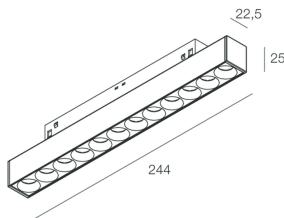

FORTY8 TRACK

108583.01 + 108588.01

MICRO MOD. F8: 9W 3K 244 DALI C90 BI + RIFLETTORE M/O F8: BIANCO OPACO L=244

novalux
ITALIAN LIGHTING DESIGN SINCE 1948

Features

Use: Indoor
Type of installation: TRACK
Emission: DIRECT
Optics: MICRO OPTICS
Beam: 50°
Colour: WHITE
Dimming: DALI
Emergency: NO
L: 244mm
Warranty: 5 years
Weight: 0.175kg