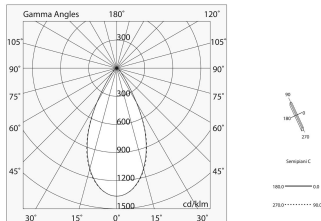

FORTY8 TRACK

108583.01 + 108588.01

MICRO MOD. F8: 9W 3K 244 DALI C90 BI + RIFLETTORE M/O F8: BIANCO OPACO L=244

novalux
ITALIAN LIGHTING DESIGN SINCE 1948

Features

Use: Indoor
Type of installation: TRACK
Emission: DIRECT
Optics: MICRO OPTICS
Beam: 50°
Colour: WHITE
Dimming: DALI
Emergency: NO
L: 244mm
Warranty: 5 years
Weight: 0.175kg

Tech data

Luminaire input power: 10W
Luminaire luminous flux: 838lm
IP: 20
Insulation class: III
No. of driver per product: 1
Supply voltage: 48 Vdc
SELV: Si

Source

Light source: LED
Source power: 9W
Colour temperature: 3000K
CRI: >90
Colour tolerance: 3 Step MacAdam
LED lifespan: 50000h L80 B20

Compliance

CEI EN 60598-1:2021 + A11:2023, CEI EN 60598-2-1:2022

Standards

Photobiological risk: RISK GROUP 1 Certified fixture in RISK GROUP 1 (Low Risk)-The fixture does not pose a hazard due to normal behavioral limitations on exposure - in accordance with CEI EN 62471:2010-01, IEC TR 62778:2014.

CAM edilizia: The product complies with the requirements for public buildings, ministerial decree of 23rd June 2022 n.256.

[FORTY8 TRACK: View more product info](#)

Novalux S.r.l. via Marzabotto, 2 40050 Funo di Argelato (BO) Italy
Tel: +39 051 860558 · Fax +39 051 6647859 · Mail: info@novalux.it · VAT number 00536541204 · novalux.com
Company subject to the management and coordination by SLV GmbH

This technical data sheet is owned by Novalux S.r.l., all rights reserved. Novalux S.r.l. reserves the right to make changes without prior notice.
Last update: 6/8/2025, 13:07:00