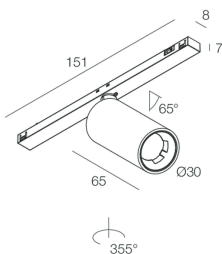

L-16 TRACK

108590.01

novalux
ITALIAN LIGHTING DESIGN SINCE 1948

Features

Use: Indoor
Type of installation: TRACK
Emission: ADJUSTABLE
Optics: SPOT
Beam: 40°
Colour: WHITE
Dimming: DALI
Emergency: NO
H: 65mm
ø: Ø30
Warranty: 5 years
Weight: 0.13kg