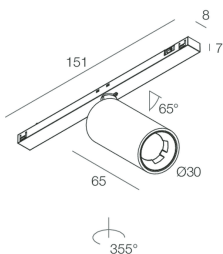

L-16 TRACK

108590.20

novalux
ITALIAN LIGHTING DESIGN SINCE 1948

Features

Use: Indoor
Type of installation: TRACK
Emission: ADJUSTABLE
Optics: SPOT
Beam: 45°
Colour: CAFFE
Dimming: DALI
Emergency: NO
H: 65mm
ø: 30mm
Warranty: 5 years
Weight: 0.25kg