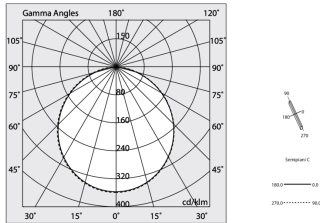

HERO

108611.01 + 108904.99

HERO: 42W 3K 1960 BIA + HERO: DIFF. OPALE PER 1960

novalux
ITALIAN LIGHTING DESIGN SINCE 1948

Features

Use: Indoor
Type of installation: WALL, RECESSED INTO PLASTERBOARD, SUSPENDED, CEILING MOUNTED, TRACK
Emission: DIRECT
Optics: OPAL
Colour: WHITE
Dimming: ON/OFF
Emergency: NO
L: 1960mm
A: 53mm
H: 69mm
Made in: ITALY
Warranty: 5 years
Weight: 5kg