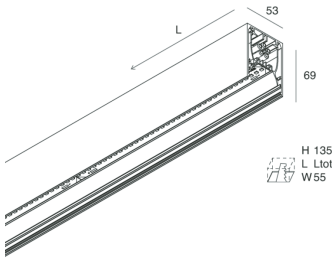

HERO

108611.01 + 108904.99

HERO: 42W 3K 1960 BIA + HERO: DIFF. OPALE PER 1960

novalux
ITALIAN LIGHTING DESIGN SINCE 1948

Features

Use: Indoor
Type of installation: WALL, RECESSED INTO PLASTERBOARD, SUSPENDED, CEILING MOUNTED, TRACK
Emission: DIRECT
Optics: OPAL
Colour: WHITE
Dimming: ON/OFF
Emergency: NO
L: 1960mm
A: 53mm
H: 69mm
Made in: ITALY
Warranty: 5 years
Weight: 5kg