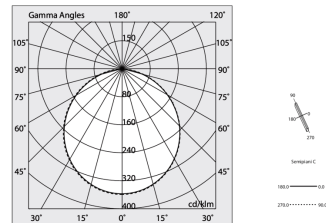

HERO

108613.20 + 108906.99

HERO: 54W 3K 2520 CAF + HERO: DIFF. OPALE PER 2520

novalux
ITALIAN LIGHTING DESIGN SINCE 1948

Features

Use: Indoor
Type of installation: WALL, RECESSED INTO PLASTERBOARD, SUSPENDED, CEILING MOUNTED, TRACK
Emission: DIRECT
Optics: OPAL
Colour: CAFFE
Dimming: ON/OFF
Emergency: NO
L: 2520mm
A: 53mm
H: 69mm
Made in: ITALY
Warranty: 5 years
Weight: 8.8kg

Tech data

Luminaire input power: 61.9W
Luminaire luminous flux: 4369lm
IP: 40
Insulation class: I
No. of driver per product: 2
Supply voltage: 220-240V 50/60Hz
SELV: Si

Source

Light source: LED
Source power: 54W
Colour temperature: 3000K
CRI: >90
Colour tolerance: 3 Step MacAdam
LED lifespan: 50000h L90 B10

Compliance

CEI EN 60598-1:2021 + A11:2023, CEI EN 60598-2-1:2022, CEI EN 60598-2-2:2012

Standards

Photobiological risk: RISK GROUP 0 Certified fixture in EXEMPT GROUP, in accordance with CEI EN 62471:2010-01, IEC TR 62778:2014.
CAM edilizia: The product complies with the requirements for public buildings, ministerial decree of 23rd June 2022 n.256.

[HERO: View more product info](#)

Novalux S.r.l. via Marzabotto, 2 40050 Funo di Argelato (BO) Italy
Tel: +39 051 860558 · Fax +39 051 6647859 · Mail: info@novalux.it · VAT number 00536541204 · novalux.com
Company subject to the management and coordination by SLV GmbH

This technical data sheet is owned by Novalux S.r.l., all rights reserved. Novalux S.r.l. reserves the right to make changes without prior notice.
Last update: 6/8/2025, 13:19:35