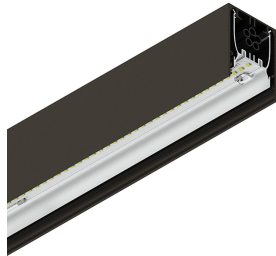

# HERO

108613.20 + 108906.99

HERO: 54W 3K 2520 CAF + HERO: DIFF. OPALE PER 2520

**novalux**  
ITALIAN LIGHTING DESIGN SINCE 1948

## Features

Use: Indoor  
Type of installation: WALL, RECESSED INTO PLASTERBOARD, SUSPENDED, CEILING MOUNTED, TRACK  
Emission: DIRECT  
Optics: OPAL  
Colour: CAFFE  
Dimming: ON/OFF  
Emergency: NO  
L: 2520mm  
A: 53mm  
H: 69mm  
Made in: ITALY  
Warranty: 5 years  
Weight: 8.8kg