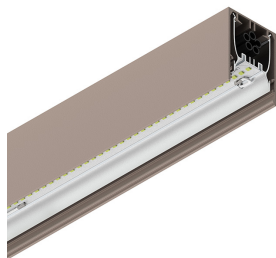

# HERO

108645.21 + 108906.99

HERO: 54W 2.7K 2520 DALI CAP + HERO: DIFF. OPALE PER 2520

**novalux**  
ITALIAN LIGHTING DESIGN SINCE 1948

## Features

Use: Indoor  
Type of installation: WALL, RECESSED INTO PLASTERBOARD, SUSPENDED, CEILING MOUNTED, TRACK  
Emission: DIRECT  
Optics: OPAL  
Colour: CAPPUCCINO  
Dimming: PUSH, DALI  
Emergency: NO  
L: 2520mm  
A: 53mm  
H: 69mm  
Made in: ITALY  
Warranty: 5 years  
Weight: 8.8kg