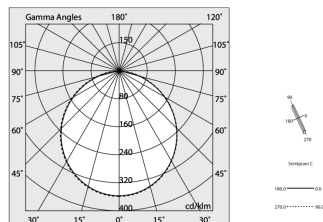

# HERO

108645.21 + 108906.99

HERO: 54W 2.7K 2520 DALI CAP + HERO: DIFF. OPALE PER 2520

**novalux**  
ITALIAN LIGHTING DESIGN SINCE 1948