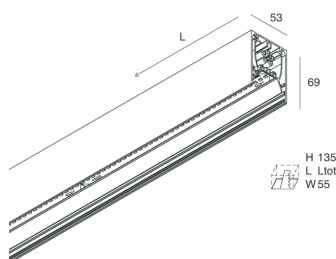

# HERO

108645.21 + 108906.99

HERO: 54W 2.7K 2520 DALI CAP + HERO: DIFF. OPALE PER 2520

**novalux**  
ITALIAN LIGHTING DESIGN SINCE 1948

## Features

Use: Indoor  
Type of installation: WALL, RECESSED INTO PLASTERBOARD, SUSPENDED, CEILING MOUNTED, TRACK  
Emission: DIRECT  
Optics: OPAL  
Colour: CAPPUCCINO  
Dimming: PUSH, DALI  
Emergency: NO  
L: 2520mm  
A: 53mm  
H: 69mm  
Made in: ITALY  
Warranty: 5 years  
Weight: 8.8kg

## Features

Use: Indoor  
Optics: OPAL  
L: 2520mm  
A: 48mm  
H: 6mm  
Made in: ITALY  
Warranty: 5 years  
Weight: 0.6kg