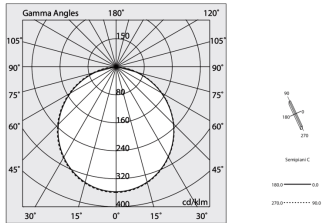

HERO

108648.21 + 108902.99

HERO: 30W 3K 1400 DALI CAP + HERO: DIFF. OPALE PER 1400

novalux
ITALIAN LIGHTING DESIGN SINCE 1948

Features

Use: Indoor
Type of installation: WALL, RECESSED INTO PLASTERBOARD, SUSPENDED, CEILING MOUNTED, TRACK
Emission: DIRECT
Optics: OPAL
Colour: CAPPUCCINO
Dimming: PUSH, DALI
Emergency: NO
L: 1400mm
A: 53mm
H: 69mm
Made in: ITALY
Warranty: 5 years
Weight: 3.5kg

Tech data

Luminaire input power: 34.4W
Luminaire luminous flux: 2427lm
IP: 40
Insulation class: I
No. of driver per product: 1
Supply voltage: 220-240V 50/60Hz
SELV: Si

Source

Light source: LED
Source power: 30W
Colour temperature: 3000K
CRI: >90
Colour tolerance: 3 Step MacAdam
LED lifespan: 50000h L90 B10

Compliance

CEI EN 60598-1:2021 + A11:2023, CEI EN 60598-2-1:2022, CEI EN 60598-2-2:2012

Standards

Photobiological risk: RISK GROUP 0 Certified fixture in EXEMPT GROUP, in accordance with CEI EN 62471:2010-01, IEC TR 62778:2014.
CAM edilizia: The product complies with the requirements for public buildings, ministerial decree of 23rd June 2022 n.256.

[HERO: View more product info](#)

Novalux S.r.l. via Marzabotto, 2 40050 Funo di Argelato (BO) Italy
Tel: +39 051 860558 · Fax +39 051 6647859 · Mail: info@novalux.it · VAT number 00536541204 · novalux.com
Company subject to the management and coordination by SLV GmbH

This technical data sheet is owned by Novalux S.r.l., all rights reserved. Novalux S.r.l. reserves the right to make changes without prior notice.
Last update: 6/8/2025, 13:13:51