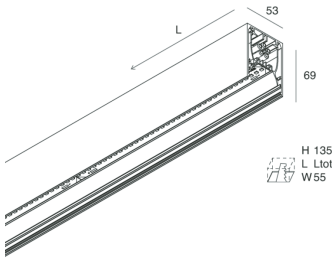

# HERO

108648.21 + 108902.99

HERO: 30W 3K 1400 DALI CAP + HERO: DIFF. OPALE PER 1400

**novalux**  
ITALIAN LIGHTING DESIGN SINCE 1948

## Features

Use: Indoor  
Type of installation: WALL, RECESSED INTO PLASTERBOARD, SUSPENDED, CEILING MOUNTED, TRACK  
Emission: DIRECT  
Optics: OPAL  
Colour: CAPPUCCINO  
Dimming: PUSH, DALI  
Emergency: NO  
L: 1400mm  
A: 53mm  
H: 69mm  
Made in: ITALY  
Warranty: 5 years  
Weight: 3.5kg

## Features

Use: Indoor  
Optics: OPAL  
L: 1400mm  
A: 48mm  
H: 6mm  
Made in: ITALY  
Warranty: 5 years  
Weight: 0.2kg