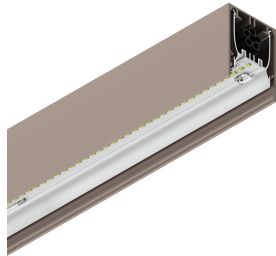

HERO

108658.21 + 108905.99

HERO: 48W 4K 2240 DALI CAP + HERO: DIFF. OPALE PER 2240

novalux
ITALIAN LIGHTING DESIGN SINCE 1948

Features

Use: Indoor
Type of installation: WALL, RECESSED INTO PLASTERBOARD, SUSPENDED, CEILING MOUNTED, TRACK
Emission: DIRECT
Optics: OPAL
Colour: CAPPUCCINO
Dimming: PUSH, DALI
Emergency: NO
L: 2240mm
A: 53mm
H: 69mm
Made in: ITALY
Warranty: 5 years
Weight: 5.6kg

Tech data

Luminaire input power: 57.6W
Luminaire luminous flux: 4294lm
IP: 40
Insulation class: I
No. of driver per product: 2
Supply voltage: 220-240V 50/60Hz
SELV: Si

Source

Light source: LED
Source power: 48W
Colour temperature: 4000K
CRI: >90
Colour tolerance: 3 Step MacAdam
LED lifespan: 50000h L90 B10

HERO: 48W 4K 2240 DALI CAP + HERO: DIFF. OPAL PER 2240

novalux
ITALIAN LIGHTING DESIGN SINCE 1948

Features

Use: Indoor
Optics: OPAL
L: 2240mm
A: 48mm
H: 6mm
Made in: ITALY
Warranty: 5 years
Weight: 0.4kg