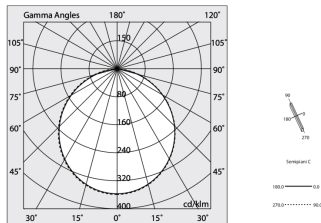

HERO

108658.21 + 108905.99

HERO: 48W 4K 2240 DALI CAP + HERO: DIFF. OPALE PER 2240

novalux
ITALIAN LIGHTING DESIGN SINCE 1948

Features

Use: Indoor
Type of installation: WALL, RECESSED INTO PLASTERBOARD, SUSPENDED, CEILING MOUNTED, TRACK
Emission: DIRECT
Optics: OPAL
Colour: CAPPUCCINO
Dimming: PUSH, DALI
Emergency: NO
L: 2240mm
A: 53mm
H: 69mm
Made in: ITALY
Warranty: 5 years
Weight: 5.6kg

Tech data

Luminaire input power: 57.6W
Luminaire luminous flux: 4294lm
IP: 40
Insulation class: I
No. of driver per product: 2
Supply voltage: 220-240V 50/60Hz
SELV: Si

Source

Light source: LED
Source power: 48W
Colour temperature: 4000K
CRI: >90
Colour tolerance: 3 Step MacAdam
LED lifespan: 50000h L90 B10

Compliance

CEI EN 60598-1:2021 + A11:2023, CEI EN 60598-2-1:2022, CEI EN 60598-2-2:2012

Standards

Photobiological risk: RISK GROUP 0 Certified fixture in EXEMPT GROUP, in accordance with CEI EN 62471:2010-01, IEC TR 62778:2014.
CAM edilizia: The product complies with the requirements for public buildings, ministerial decree of 23rd June 2022 n.256.

[HERO: View more product info](#)

Novalux S.r.l. via Marzabotto, 2 40050 Funo di Argelato (BO) Italy
Tel: +39 051 860558 · Fax +39 051 6647859 · Mail: info@novalux.it · VAT number 00536541204 · novalux.com
Company subject to the management and coordination by SLV GmbH

This technical data sheet is owned by Novalux S.r.l., all rights reserved. Novalux S.r.l. reserves the right to make changes without prior notice.
Last update: 6/8/2025, 13:13:05