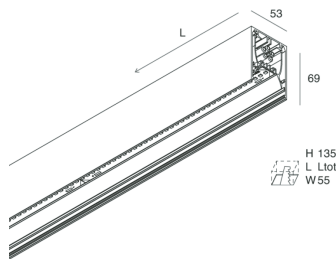

HERO

108658.21 + 108905.99

HERO: 48W 4K 2240 DALI CAP + HERO: DIFF. OPALE PER 2240

novalux
ITALIAN LIGHTING DESIGN SINCE 1948

Features

Use: Indoor
Type of installation: WALL, RECESSED INTO PLASTERBOARD, SUSPENDED, CEILING MOUNTED, TRACK
Emission: DIRECT
Optics: OPAL
Colour: CAPPUCCINO
Dimming: PUSH, DALI
Emergency: NO
L: 2240mm
A: 53mm
H: 69mm
Made in: ITALY
Warranty: 5 years
Weight: 5.6kg

HERO: 48W 4K 2240 DALI CAP + HERO: DIFF. OPAL PER 2240

novalux
ITALIAN LIGHTING DESIGN SINCE 1948

Features

Use: Indoor
Optics: OPAL
L: 2240mm
A: 48mm
H: 6mm
Made in: ITALY
Warranty: 5 years
Weight: 0.4kg