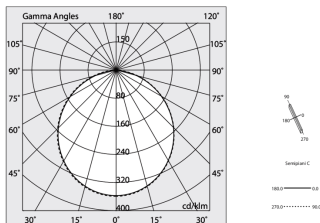

HERO

108661.02 + 108908.99

HERO: ANG.SX 24W 2.7K 589 DALI NE + HERO: ANG.N.2 DIFF.OPALE PER 589

novalux
ITALIAN LIGHTING DESIGN SINCE 1948

Features

Use: Indoor
Type of installation: WALL, RECESSED INTO PLASTERBOARD, SUSPENDED, CEILING MOUNTED, TRACK
Emission: DIRECT
Optics: OPAL
Colour: BLACK
Dimming: PUSH, DALI
Emergency: NO
L: 589x589mm
A: 53mm
H: 69mm
Made in: ITALY
Warranty: 5 years
Weight: 2.1kg