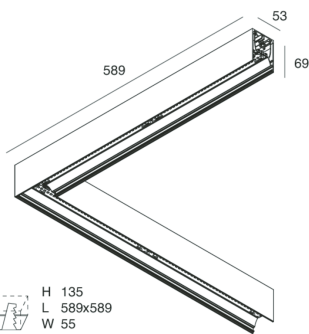

HERO

108661.02 + 108908.99

HERO: ANG.SX 24W 2.7K 589 DALI NE + HERO: ANG.N.2 DIFF.OPALE PER 589

novalux
ITALIAN LIGHTING DESIGN SINCE 1948

Features

Use: Indoor
Type of installation: WALL, RECESSED INTO PLASTERBOARD, SUSPENDED, CEILING MOUNTED, TRACK
Emission: DIRECT
Optics: OPAL
Colour: BLACK
Dimming: PUSH, DALI
Emergency: NO
L: 589x589mm
A: 53mm
H: 69mm
Made in: ITALY
Warranty: 5 years
Weight: 2.1kg

HERO: ANG.SX 24W 2.7K 589 DALI NE + HERO: ANG.N.2 DIFF.OPALE PER 589

novalux
ITALIAN LIGHTING DESIGN SINCE 1948

Features

Use: Indoor
Optics: OPAL
L: 589x589mm
A: 48mm
H: 6mm
Made in: ITALY
Warranty: 5 years
Weight: 0.2kg