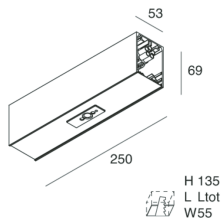

Features

Use: Indoor

Type of installation: WALL, RECESSED INTO PLASTERBOARD, SUSPENDED, CEILING MOUNTED, TRACK

Colour: CAPPUCCINO

Dimming: DALI

Emergency: NO

L: 250mm

A: 53mm

H: 69mm

Made in: ITALY

Warranty: 5 years

Tech data

IP: 40

Insulation class: I

Supply voltage: 220-240V 50/60Hz

[HERO: View more product info](#)