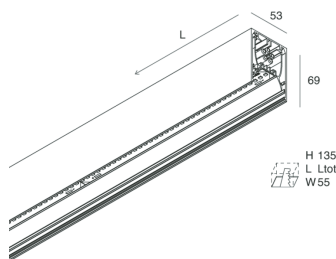

## Features

Use: Indoor  
Type of installation: WALL, RECESSED INTO PLASTERBOARD, SUSPENDED, CEILING MOUNTED  
Emission: DIRECT  
Optics: OPAL  
Colour: WHITE  
Dimming: PUSH, DALI  
Emergency: Autonomy 1h/Recharge time 12h  
L: 1680mm  
A: 53mm  
H: 69mm  
Made in: ITALY  
Warranty: 5 years except battery

## Features

Use: Indoor  
Optics: OPAL  
L: 1680mm  
A: 48mm  
H: 6mm  
Made in: ITALY  
Warranty: 5 years  
Weight: 0.4kg