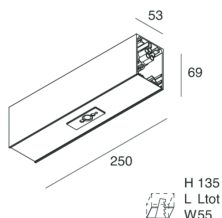

Novalux S.r.l. via Marzabotto, 2 40050 Funo di Argelato (BO) Italy
Tel: +39 051 860558 · Fax +39 051 6647859 · Mail: info@novalux.it · VAT number 00536541204 · novalux.com
Company subject to the management and coordination by SLV GmbH

This technical data sheet is owned by Novalux S.r.l., all rights reserved. Novalux S.r.l. reserves the right to make changes without prior notice.
Last update: 6/8/2025, 12:51:20