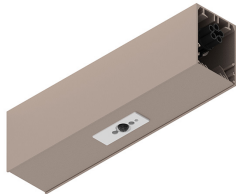

HERO

1086A0.21

novalux
ITALIAN LIGHTING DESIGN SINCE 1948

Features

Use: Indoor

Type of installation: WALL, RECESSED INTO PLASTERBOARD, SUSPENDED, CEILING MOUNTED

Colour: CAPPUCCINO

Dimming: DALI