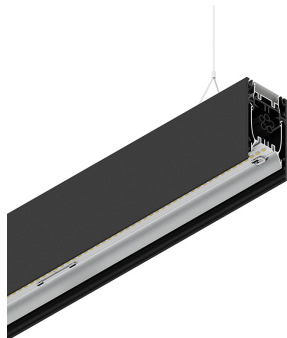

HERO B

108704.02 + 108904.99

HERO B: 79W 2.7K 1960 NE + HERO: DIFF. OPALE PER 1960

novalux
ITALIAN LIGHTING DESIGN SINCE 1948

Features

Use: Indoor
Type of installation: SUSPENDED
Emission: DIRECT/INDIRECT
Optics: OPAL
Colour: BLACK
Dimming: ON/OFF
Emergency: NO
L: 1960mm
A: 53mm
H: 92mm
Made in: ITALY
Warranty: 5 years
Weight: 7kg

Tech data

Luminaire input power: 88.8W
Luminaire luminous flux: 7491lm
Indirect luminous flux: 4151lm
IP: 40
Insulation class: I
No. of driver per product: 3
Supply voltage: 220-240V 50/60Hz
SELV: Si

Source