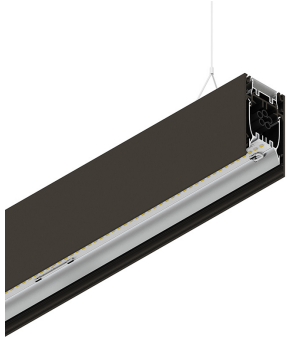

HERO B

108715.20 + 108901.99

HERO B: 43W 4K 1120 CAF + HERO: DIFF. OPALE PER 1120

novalux
ITALIAN LIGHTING DESIGN SINCE 1948

Features

Use: Indoor
Type of installation: SUSPENDED
Emission: DIRECT/INDIRECT
Optics: OPAL
Colour: CAFFE
Dimming: ON/OFF
Emergency: NO
L: 1120mm
A: 53mm
H: 92mm
Made in: ITALY
Warranty: 5 years
Weight: 4kg

Tech data

Luminaire input power: 48.5W
Luminaire luminous flux: 4373lm
Indirect luminous flux: 2226lm
IP: 40
Insulation class: I
No. of driver per product: 2
Supply voltage: 220-240V 50/60Hz
SELV: Si

Source