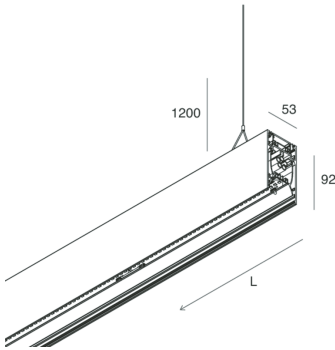

HERO B

108715.20 + 108901.99

HERO B: 43W 4K 1120 CAF + HERO: DIFF. OPALE PER 1120

novalux
ITALIAN LIGHTING DESIGN SINCE 1948

Features

Use: Indoor
Type of installation: SUSPENDED
Emission: DIRECT/INDIRECT
Optics: OPAL
Colour: CAFFE
Dimming: ON/OFF
Emergency: NO
L: 1120mm
A: 53mm
H: 92mm
Made in: ITALY
Warranty: 5 years
Weight: 4kg