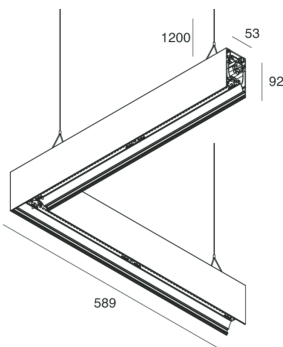

HERO B

108725.01 + 108908.99

HERO B: ANG.SX 50W 2.7K 589 BIA + HERO: ANG.N.2 DIFF.OPALE PER 589

novalux
ITALIAN LIGHTING DESIGN SINCE 1948

Features

Use: Indoor
Type of installation: SUSPENDED
Emission: DIRECT/INDIRECT
Optics: OPAL
Colour: WHITE
Dimming: ON/OFF
Emergency: NO
L: 589x589mm
A: 53mm
H: 92mm
Made in: ITALY
Warranty: 5 years
Weight: 3.3kg

HERO B: ANG.SX 50W 2.7K 589 BIA + HERO: ANG.N.2 DIFF.OPALE PER 589

novalux
ITALIAN LIGHTING DESIGN SINCE 1948

Features

Use: Indoor
Optics: OPAL
L: 589x589mm
A: 48mm
H: 6mm
Made in: ITALY
Warranty: 5 years
Weight: 0.2kg