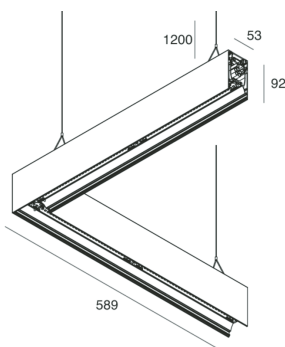

HERO B

108725.02 + 108908.99

HERO B: ANG.SX 50W 2.7K 589 NE + HERO: ANG.N.2 DIFF.OPALE PER 589

novalux
ITALIAN LIGHTING DESIGN SINCE 1948

Features

Use: Indoor
Type of installation: SUSPENDED
Emission: DIRECT/INDIRECT
Optics: OPAL
Colour: BLACK
Dimming: ON/OFF
Emergency: NO
L: 589x589mm
A: 53mm
H: 92mm
Made in: ITALY
Warranty: 5 years
Weight: 3.3kg

HERO B: ANG.SX 50W 2.7K 589 NE + HERO: ANG.N.2 DIFF.OPALE PER 589

novalux
ITALIAN LIGHTING DESIGN SINCE 1948

Features

Use: Indoor
Optics: OPAL
L: 589x589mm
A: 48mm
H: 6mm
Made in: ITALY
Warranty: 5 years
Weight: 0.2kg