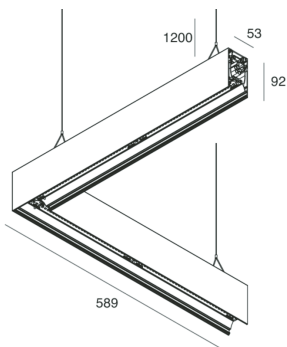

HERO B

108728.20 + 108908.99

HERO B: ANG.DX 50W 2.7K 589 CAF + HERO: ANG.N.2 DIFF.OPALE PER 589

novalux
ITALIAN LIGHTING DESIGN SINCE 1948

Features

Use: Indoor
Type of installation: SUSPENDED
Emission: DIRECT/INDIRECT
Optics: OPAL
Colour: CAFFE
Dimming: ON/OFF
Emergency: NO
L: 589x589mm
A: 53mm
H: 92mm
Made in: ITALY
Warranty: 5 years
Weight: 3.3kg

HERO B: ANG.DX 50W 2.7K 589 CAF + HERO: ANG.N.2 DIFF.OPALE PER 589

novalux
ITALIAN LIGHTING DESIGN SINCE 1948

Features

Use: Indoor
Optics: OPAL
L: 589x589mm
A: 48mm
H: 6mm
Made in: ITALY
Warranty: 5 years
Weight: 0.2kg