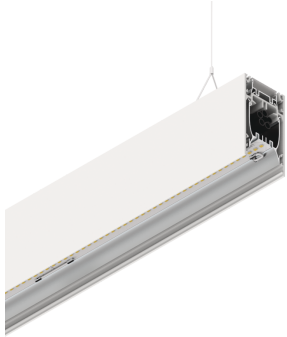

# HERO B

108738.01 + 108902.99

HERO B: 55W 2.7K 1400 DALI BIA + HERO: DIFF. OPALE PER 1400

**novalux**  
ITALIAN LIGHTING DESIGN SINCE 1948

## Features

Use: Indoor  
Type of installation: SUSPENDED  
Emission: DIRECT/INDIRECT  
Optics: OPAL  
Colour: WHITE  
Dimming: DALI  
Emergency: NO  
L: 1400mm  
A: 53mm  
H: 92mm  
Made in: ITALY  
Warranty: 5 years  
Weight: 5kg