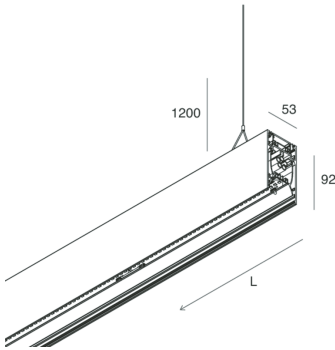

## Features

Use: Indoor  
Type of installation: SUSPENDED  
Emission: DIRECT/INDIRECT  
Optics: OPAL  
Colour: WHITE  
Dimming: DALI  
Emergency: NO  
L: 1400mm  
A: 53mm  
H: 92mm  
Made in: ITALY  
Warranty: 5 years  
Weight: 5kg

## Features

Use: Indoor  
Optics: OPAL  
L: 1400mm  
A: 48mm  
H: 6mm  
Made in: ITALY  
Warranty: 5 years  
Weight: 0.2kg