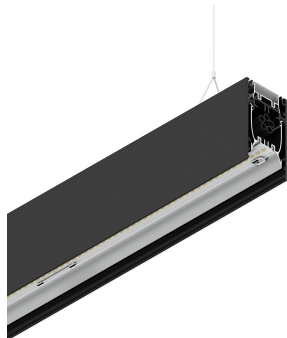

HERO B

108738.02 + 108902.99

HERO B: 55W 2.7K 1400 DALI NE + HERO: DIFF. OPALE PER 1400

novalux
ITALIAN LIGHTING DESIGN SINCE 1948

Features

Use: Indoor
Type of installation: SUSPENDED
Emission: DIRECT/INDIRECT
Optics: OPAL
Colour: BLACK
Dimming: DALI
Emergency: NO
L: 1400mm
A: 53mm
H: 92mm
Made in: ITALY
Warranty: 5 years
Weight: 5kg

Tech data

Luminaire input power: 62.9W
Luminaire luminous flux: 5153lm
Indirect luminous flux: 2767lm
IP: 40
Insulation class: I
No. of driver per product: 2
Supply voltage: 220-240V 50/60Hz
SELV: Si

Source