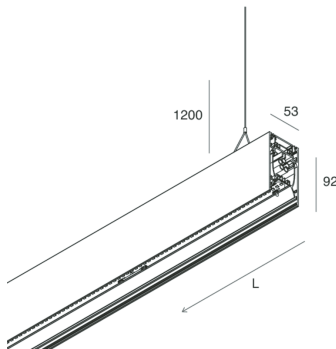

HERO B

108738.02 + 108902.99

HERO B: 55W 2.7K 1400 DALI NE + HERO: DIFF. OPALE PER 1400

novalux
ITALIAN LIGHTING DESIGN SINCE 1948

Features

Use: Indoor
Type of installation: SUSPENDED
Emission: DIRECT/INDIRECT
Optics: OPAL
Colour: BLACK
Dimming: DALI
Emergency: NO
L: 1400mm
A: 53mm
H: 92mm
Made in: ITALY
Warranty: 5 years
Weight: 5kg