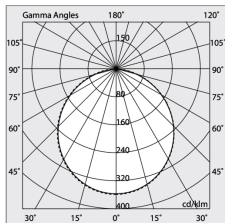

Novalux S.r.l. via Marzabotto, 2 40050 Funo di Argelato (BO) Italy
Tel: +39 051 860558 · Fax +39 051 6647859 · Mail: info@novalux.it · VAT number 00536541204 · novalux.com
Company subject to the management and coordination by SLV GmbH

This technical data sheet is owned by Novalux S.r.l., all rights reserved. Novalux S.r.l. reserves the right to make changes without prior notice.
Last update: 6/8/2025, 13:40:05