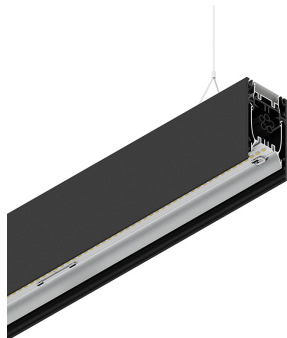

HERO B

108740.02 + 108904.99

HERO B: 79W 2.7K 1960 DALI NE + HERO: DIFF. OPALE PER 1960

novalux
ITALIAN LIGHTING DESIGN SINCE 1948

Features

Use: Indoor
Type of installation: SUSPENDED
Emission: DIRECT/INDIRECT
Optics: OPAL
Colour: BLACK
Dimming: DALI
Emergency: NO
L: 1960mm
A: 53mm
H: 92mm
Made in: ITALY
Warranty: 5 years
Weight: 7kg

Tech data

Luminaire input power: 88.8W
Luminaire luminous flux: 7491lm
Indirect luminous flux: 4151lm
IP: 40
Insulation class: I
No. of driver per product: 3
Supply voltage: 220-240V 50/60Hz
SELV: Si

Source