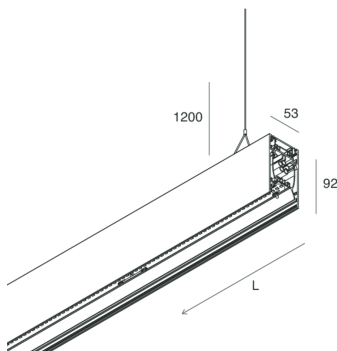

HERO B

108752.20 + 108902.99

HERO B: 55W 4K 1400 DALI CAF + HERO: DIFF. OPALE PER 1400

novalux
ITALIAN LIGHTING DESIGN SINCE 1948

Features

Use: Indoor
Type of installation: SUSPENDED
Emission: DIRECT/INDIRECT
Optics: OPAL
Colour: CAFFE
Dimming: DALI
Emergency: NO
L: 1400mm
A: 53mm
H: 92mm
Made in: ITALY
Warranty: 5 years
Weight: 5kg