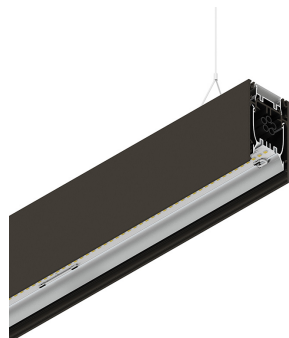

# HERO B

108756.20 + 108906.99

HERO B: 103W 4K 2520 DALI CAF + HERO: DIFF. OPALE PER 2520

**novalux**  
ITALIAN LIGHTING DESIGN SINCE 1948

## Features

Use: Indoor  
Type of installation: SUSPENDED  
Emission: DIRECT/INDIRECT  
Optics: OPAL  
Colour: CAFFE  
Dimming: DALI  
Emergency: NO  
L: 2520mm  
A: 53mm  
H: 92mm  
Made in: ITALY  
Warranty: 5 years  
Weight: 9kg