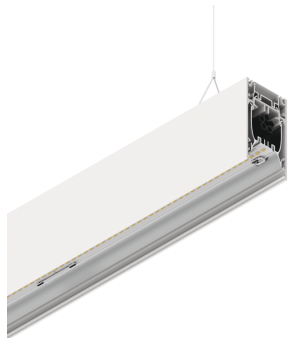

# HERO B

108775.01 + 108906.99

HERO B: 103W 2.7K 2520 PUSH BIA + HERO: DIFF. OPALE PER 2520

**novalux**  
ITALIAN LIGHTING DESIGN SINCE 1948

## Features

Use: Indoor  
Type of installation: SUSPENDED  
Emission: DIRECT/INDIRECT  
Optics: OPAL  
Colour: WHITE  
Dimming: PUSH  
Emergency: NO  
L: 2520mm  
A: 53mm  
H: 92mm  
Made in: ITALY  
Warranty: 5 years  
Weight: 9kg