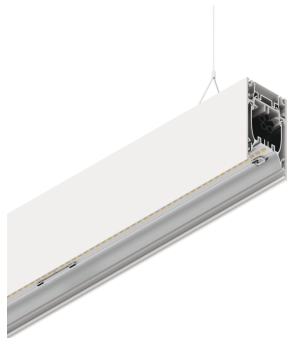

HERO B

108779.01 + 108903.99

HERO B: 67W 3K 1680 PUSH BIA + HERO: DIFF. OPALE PER 1680

novalux
ITALIAN LIGHTING DESIGN SINCE 1948

Features

Use: Indoor
Type of installation: SUSPENDED
Emission: DIRECT/INDIRECT
Optics: OPAL
Colour: WHITE
Dimming: PUSH
Emergency: NO
L: 1680mm
A: 53mm
H: 92mm
Made in: ITALY
Warranty: 5 years
Weight: 6kg

Tech data

Luminaire input power: 74.9W
Luminaire luminous flux: 6450lm
Indirect luminous flux: 3537lm
IP: 40
Insulation class: I
No. of driver per product: 2
Supply voltage: 220-240V 50/60Hz
SELV: Si

Source