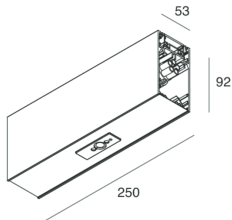

Novalux S.r.l. via Marzabotto, 2 40050 Funo di Argelato (BO) Italy
Tel: +39 051 860558 · Fax +39 051 6647859 · Mail: info@novalux.it · VAT number 00536541204 · novalux.com
Company subject to the management and coordination by SLV GmbH

This technical data sheet is owned by Novalux S.r.l., all rights reserved. Novalux S.r.l. reserves the right to make changes without prior notice.
Last update: 6/8/2025, 13:05:41