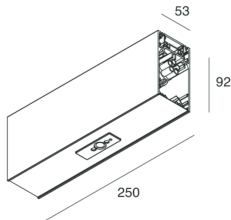

Novalux S.r.l. via Marzabotto, 2 40050 Funo di Argelato (BO) Italy
Tel: +39 051 860558 · Fax +39 051 6647859 · Mail: info@novalux.it · VAT number 00536541204 · novalux.com
Company subject to the management and coordination by SLV GmbH

This technical data sheet is owned by Novalux S.r.l., all rights reserved. Novalux S.r.l. reserves the right to make changes without prior notice.
Last update: 6/8/2025, 13:04:53