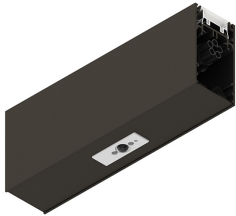

HERO B

1087A9.20

novalux
ITALIAN LIGHTING DESIGN SINCE 1948

Features

Use: Indoor
Type of installation: SUSPENDED
Colour: CAFFE
Dimming: DALI
Emergency: NO
L: 250mm
A: 53mm
H: 92mm
Made in: ITALY
Warranty: 5 years