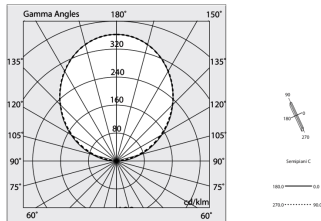

HERO B

1087B3.01

novalux
ITALIAN LIGHTING DESIGN SINCE 1948

Features

Use: Indoor
Type of installation: SUSPENDED
Emission: INDIRECT
Colour: WHITE
Dimming: ON/OFF
Emergency: NO
L: 1120mm
A: 53mm
H: 92mm
Made in: ITALY
Warranty: 5 years
Weight: 4kg

Tech data

Luminaire input power: 20W
Luminaire luminous flux: 2076lm
IP: 40
Insulation class: I
Supply voltage: 220-240V 50/60Hz
SELV: Si

Source

Light source: LED
Source power: 18W
Colour temperature: 2700K
CRI: >90
Colour tolerance: 3 Step MacAdam
LED lifespan: 50000h L90 B10