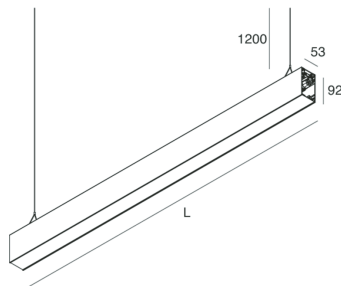

HERO B

1087B3.01

novalux
ITALIAN LIGHTING DESIGN SINCE 1948

Features

Use: Indoor
Type of installation: SUSPENDED
Emission: INDIRECT
Colour: WHITE
Dimming: ON/OFF
Emergency: NO
L: 1120mm
A: 53mm
H: 92mm
Made in: ITALY
Warranty: 5 years
Weight: 4kg