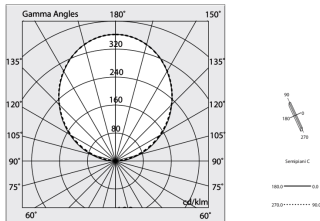

Novalux S.r.l. via Marzabotto, 2 40050 Funo di Argelato (BO) Italy
Tel: +39 051 860558 · Fax +39 051 6647859 · Mail: info@novalux.it · VAT number 00536541204 · novalux.com
Company subject to the management and coordination by SLV GmbH

This technical data sheet is owned by Novalux S.r.l., all rights reserved. Novalux S.r.l. reserves the right to make changes without prior notice.
Last update: 6/8/2025, 13:04:30