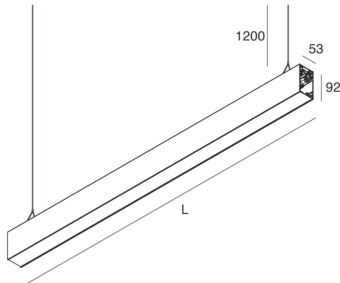

Novalux S.r.l. via Marzabotto, 2 40050 Funo di Argelato (BO) Italy
Tel: +39 051 860558 · Fax +39 051 6647859 · Mail: info@novalux.it · VAT number 00536541204 · novalux.com
Company subject to the management and coordination by SLV GmbH

This technical data sheet is owned by Novalux S.r.l., all rights reserved. Novalux S.r.l. reserves the right to make changes without prior notice.
Last update: 6/8/2025, 13:04:30