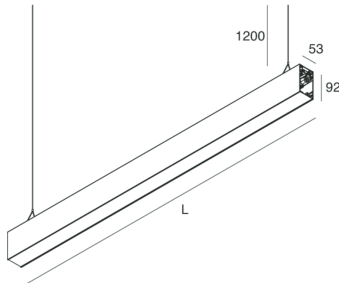

HERO B

1087B5.01

novalux
ITALIAN LIGHTING DESIGN SINCE 1948

Features

Use: Indoor
Type of installation: SUSPENDED
Emission: INDIRECT
Optics: OPAL
Colour: WHITE
Dimming: ON/OFF
Emergency: NO
L: 1120mm
A: 53mm
H: 92mm
Made in: ITALY
Warranty: 5 years
Weight: 4kg