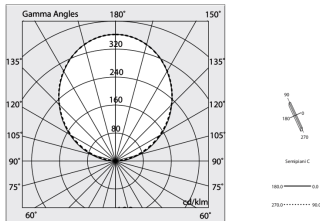

HERO B

1087B5.01

novalux
ITALIAN LIGHTING DESIGN SINCE 1948

Features

Use: Indoor
Type of installation: SUSPENDED
Emission: INDIRECT
Optics: OPAL
Colour: WHITE
Dimming: ON/OFF
Emergency: NO
L: 1120mm
A: 53mm
H: 92mm
Made in: ITALY
Warranty: 5 years
Weight: 4kg

Tech data

Luminaire input power: 20W
Luminaire luminous flux: 2226lm
IP: 40
Insulation class: I
Supply voltage: 220-240V 50/60Hz
SELV: Si

Source

Light source: LED
Source power: 18W
Colour temperature: 4000K
CRI: >90
Colour tolerance: 3 Step MacAdam
LED lifespan: 50000h L90 B10