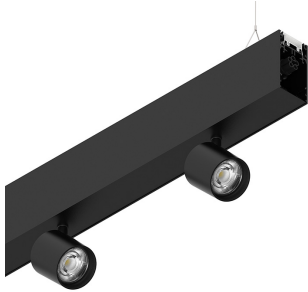

HERO B

1087C6.02

novalux
ITALIAN LIGHTING DESIGN SINCE 1948

Features

Use: Indoor
Type of installation: SUSPENDED
Emission: DIRECT/INDIRECT
Optics: SPOT
Beam: 34°
Colour: BLACK
Dimming: DALI
Emergency: NO
L: 1120mm
A: 53mm
H: 92mm
Made in: ITALY
Warranty: 5 years
Weight: 2.5kg

Tech data

Luminaire input power: 48.5W
Luminaire luminous flux: 4220lm
Direct luminous flux: 2144lm
Indirect luminous flux: 2076lm
IP: 40
Insulation class: I
No. of driver per product: 2
Supply voltage: 220-240V 50/60Hz
SELV: Si