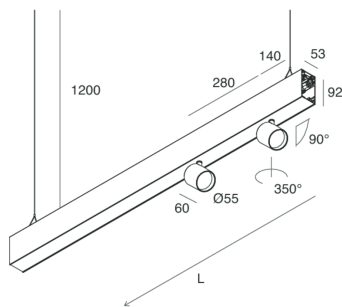

Novalux S.r.l. via Marzabotto, 2 40050 Funo di Argelato (BO) Italy
Tel: +39 051 860558 · Fax +39 051 6647859 · Mail: info@novalux.it · VAT number 00536541204 · novalux.com
Company subject to the management and coordination by SLV GmbH

This technical data sheet is owned by Novalux S.r.l., all rights reserved. Novalux S.r.l. reserves the right to make changes without prior notice.
Last update: 6/8/2025, 13:04:11