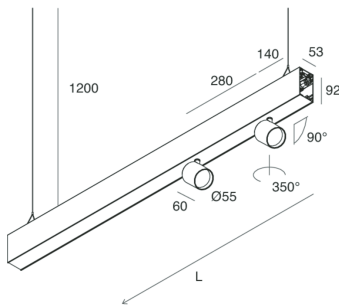

Novalux S.r.l. via Marzabotto, 2 40050 Funo di Argelato (BO) Italy
Tel: +39 051 860558 · Fax +39 051 6647859 · Mail: info@novalux.it · VAT number 00536541204 · novalux.com
Company subject to the management and coordination by SLV GmbH

This technical data sheet is owned by Novalux S.r.l., all rights reserved. Novalux S.r.l. reserves the right to make changes without prior notice.
Last update: 6/8/2025, 13:04:11