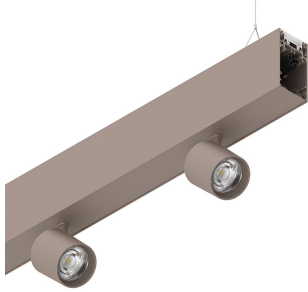

HERO B

1087C6.21

novalux
ITALIAN LIGHTING DESIGN SINCE 1948

Features

Use: Indoor
Type of installation: SUSPENDED
Emission: DIRECT/INDIRECT
Optics: SPOT
Beam: 34°
Colour: CAPPUCCINO
Dimming: DALI
Emergency: NO
L: 1120mm
A: 53mm
H: 92mm
Made in: ITALY
Warranty: 5 years
Weight: 2.5kg