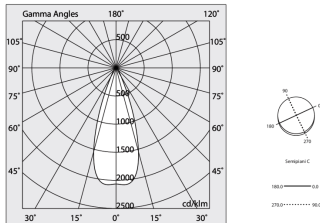

Novalux S.r.l. via Marzabotto, 2 40050 Funo di Argelato (BO) Italy
Tel: +39 051 860558 · Fax +39 051 6647859 · Mail: info@novalux.it · VAT number 00536541204 · novalux.com
Company subject to the management and coordination by SLV GmbH

This technical data sheet is owned by Novalux S.r.l., all rights reserved. Novalux S.r.l. reserves the right to make changes without prior notice.
Last update: 6/8/2025, 13:04:11